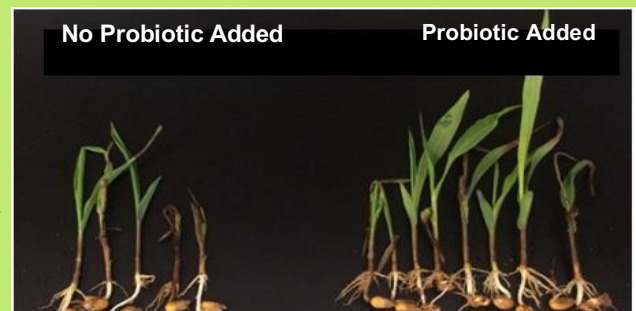

Clients that use INFINITEE USA's plant health products report an increase in shoot and root weight, improved fruit and tuber quality, greater yields, better disease and insect resistance, and drought tolerance

INFINITEE USA

1 Tristas Way, South Plainfield, NJ 07080. Ph: +1 (908) 561-2757. Email: info@infiniteeusa.com

www.infiniteeusa.com