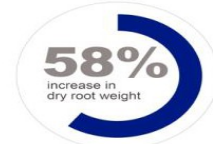

Clients that use INFINITEE USA's plant health products report an increase in shoot and root weight, improved fruit and tuber quality, greater yields, better disease and insect resistance, and drought tolerance

INFINITEE USA

1 Tristas Way, South Plainfield, NJ 07080. Ph: +1 (908) 561-2757. Email: info@infiniteeusa.com

www.infiniteeusa.com