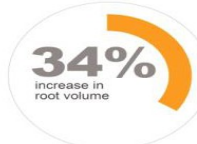

Clients that use INFINITEE USA's plant health products report an increase in shoot and root weight, improved fruit and tuber quality, greater yields, better disease and insect resistance, and drought tolerance

INFINITEE USA

1 Tristas Way, South Plainfield, NJ 07080. Ph: +1 (908) 561-2757. Email: info@infiniteeusa.com

www.infiniteeusa.com