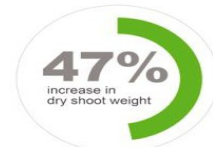

Clients that use INFINITEE USA's plant health products report an increase in shoot and root weight, improved fruit and tuber quality, greater yields, better disease and insect resistance, and drought tolerance

INFINITEE USA

1 Tristas Way, South Plainfield, NJ 07080. Ph: +1 (908) 561-2757. Email: info@infiniteeusa.com

www.infiniteeusa.com